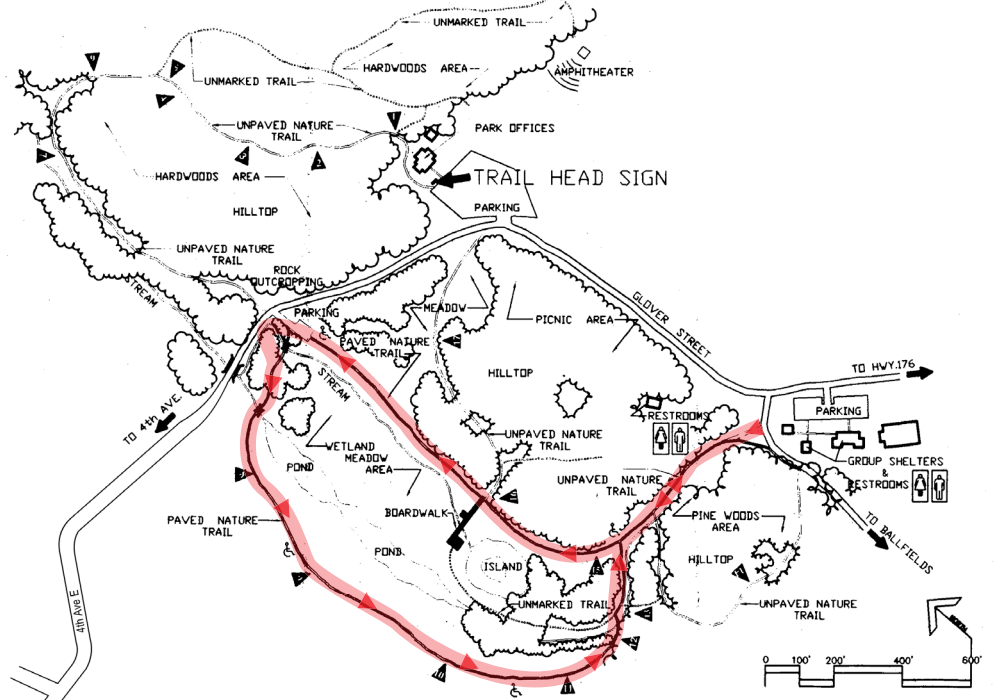

Walking Map: Walk 2

1,900 steps

Jackson Park Nature Trail

 This portion of trail is paved and is handicap accessible